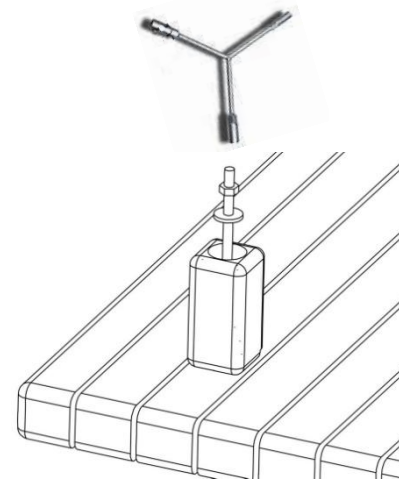

4x leg

4x glider

Assembly Instructions

1 Turn the tabletop upside down.

3 Screw the glider into the leg.

2 Take one of the four legs and put it into position. Take one shaft and one washer and fasten the leg onto the tabletop.