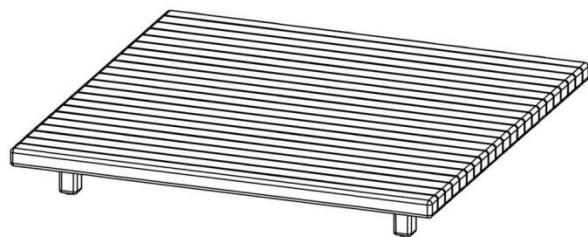

Assembly instructions
VISA VIS Coffeetables

01781 // 01784 // 01786

Tribù nv
Langendijkstraat 5a
3690 Zutendaal
BELGIUM

www.tribu.com
info@tribu.com

TRIBÙ
The art of leisure

Content

1x Tabletop

4x shaft + washer for leg

4x leg

4x glider

Assembly Instructions

1 Turn the tabletop upside down.

3 Screw the glider into the leg.

2 Take one of the four legs and put it into position. Take one shaft and one washer and fasten the leg onto the tabletop.