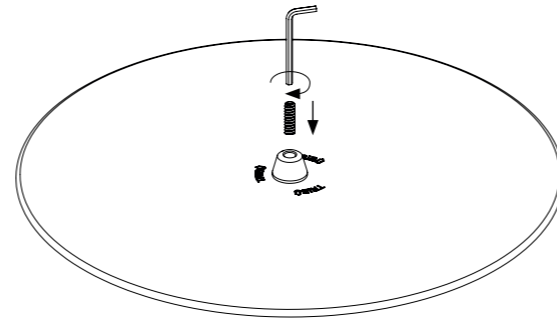

## CONTENT

1 x  
Base

1 x  
Top

1 x (each)  
30 cm, 40 cm, 50 cm

2 x  
Headless screw

1 x  
Allen key

## ASSEMBLY INSTRUCTIONS

**1** Use the allen key to secure the headless bolt to the top.

**2** Repeat step 1 for the base.

**3** Chose the desired pole length and attach it to the base by turning the pole clockwise.

**3** To secure the top, place it on top of the pole and screw it clockwise.