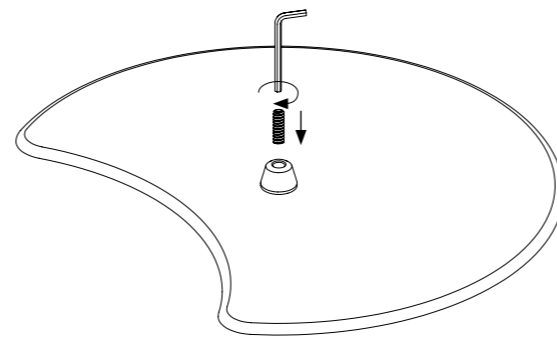

## CONTENT

1 x  
Base

1 x  
Top

1 x (each)  
30 cm, 40 cm, 50 cm

2 x  
Headless screw

1 x  
Allen key

## ASSEMBLY INSTRUCTIONS

**1** Use the allen key to secure the headless bolt to the top.

**2** Repeat step 1 for the base.

**3** Chose the desired pole length and attach it to the base by turning the pole clockwise.

**3** To secure the top, place it on top of the pole and screw it clockwise.