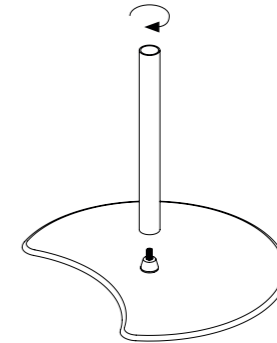

## CONTENT

1 x  
Base

1 x  
Top

1 x (each)  
30 cm, 40 cm, 50 cm

2 x  
Headless screw

1 x  
Allen key

## ASSEMBLY INSTRUCTIONS

**1** Use the allen key to secure the headless bolt to the top.

**2** Repeat step 1 for the base.

**3** Chose the desired pole length and attach it to the base by turning the pole clockwise.

**3** To secure the top, place it on top of the pole and screw it clockwise.